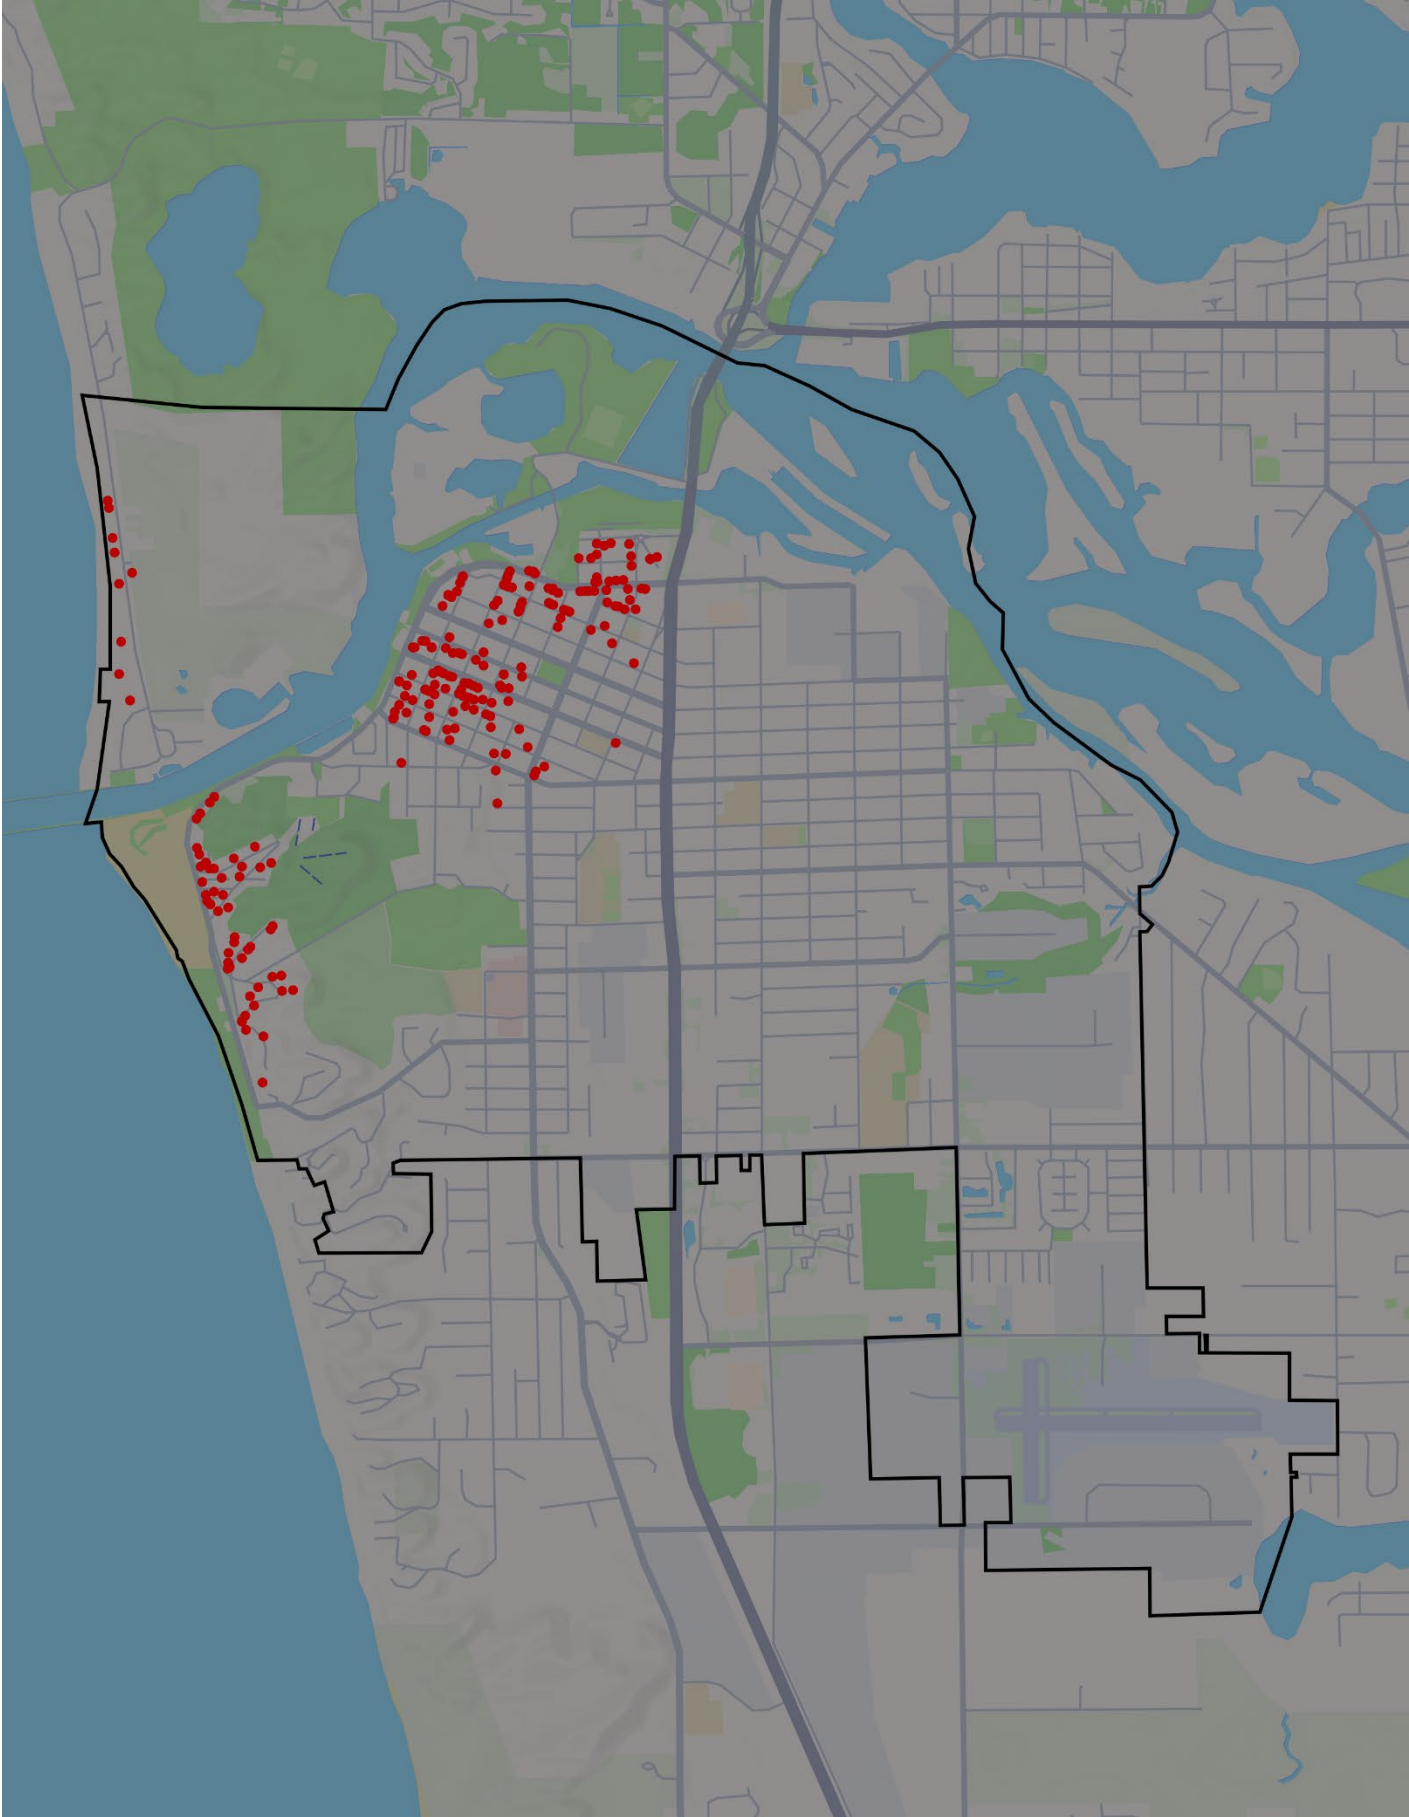

Registered Short Term Rental Properties

Updated: April 1, 2025

Registered Short Term Rental Properties in the City of Grand Haven

Updated: April 1, 2025

309 S 1ST ST
108 S 1ST ST
11 S 1ST ST #202
11 S 1ST ST #204
11 S 1ST ST #302
11 S 1ST ST #305
11 S 1ST ST #402
11 S 1ST ST #403
11 S 1ST ST #404
11 S 1ST ST #405
11 S 1ST ST #502
106 N 2ND ST
322 N 2ND ST
200 N 2ND ST
208 N 2ND ST
308 N 2ND ST
312 N 2ND ST
316 N 2ND ST
114 S 2ND ST
120 S 2ND ST
214 S 2ND ST
306 S 2ND ST
108 S 2ND ST -110
207 N 3RD ST
209 N 3RD ST
221 N 3RD ST
311 N 3RD ST
215 N 3RD ST
115 S 3RD ST
116 S 3RD ST
206 N 4TH ST
308 S 4TH ST
311 S 4TH ST
620 N 5TH ST
412 N 5TH ST

507 N 5TH ST
621 N 5TH ST
607 N 5TH ST
310 S 5TH ST
316 S 5TH ST -318
415 N 6TH ST
517 N 6TH ST
215 N 6TH ST
408 N 6TH ST
526 ADAMS AVE
510 ADAMS AVE
19 CLINTON AVE
100 CLINTON AVE
106 CLINTON AVE
109 CLINTON AVE
114 CLINTON AVE
127 CLINTON AVE
209 CLINTON AVE
213 CLINTON AVE
214 CLINTON AVE
217 CLINTON AVE
221 CLINTON AVE
302 CLINTON AVE
308 CLINTON AVE
404 CLINTON AVE
228 CLINTON AVE 230
10 CLINTON AVE UNITS A - D
333 COTTAGE LN #101
333 COTTAGE LN #201
333 COTTAGE LN A
19 CRESCENT HL
15 CRESCENT HL
46 EDWARD AVE
14 EDWARD AVE
20 EDWARD AVE
44 EDWARD AVE
22 EDWARD AVE