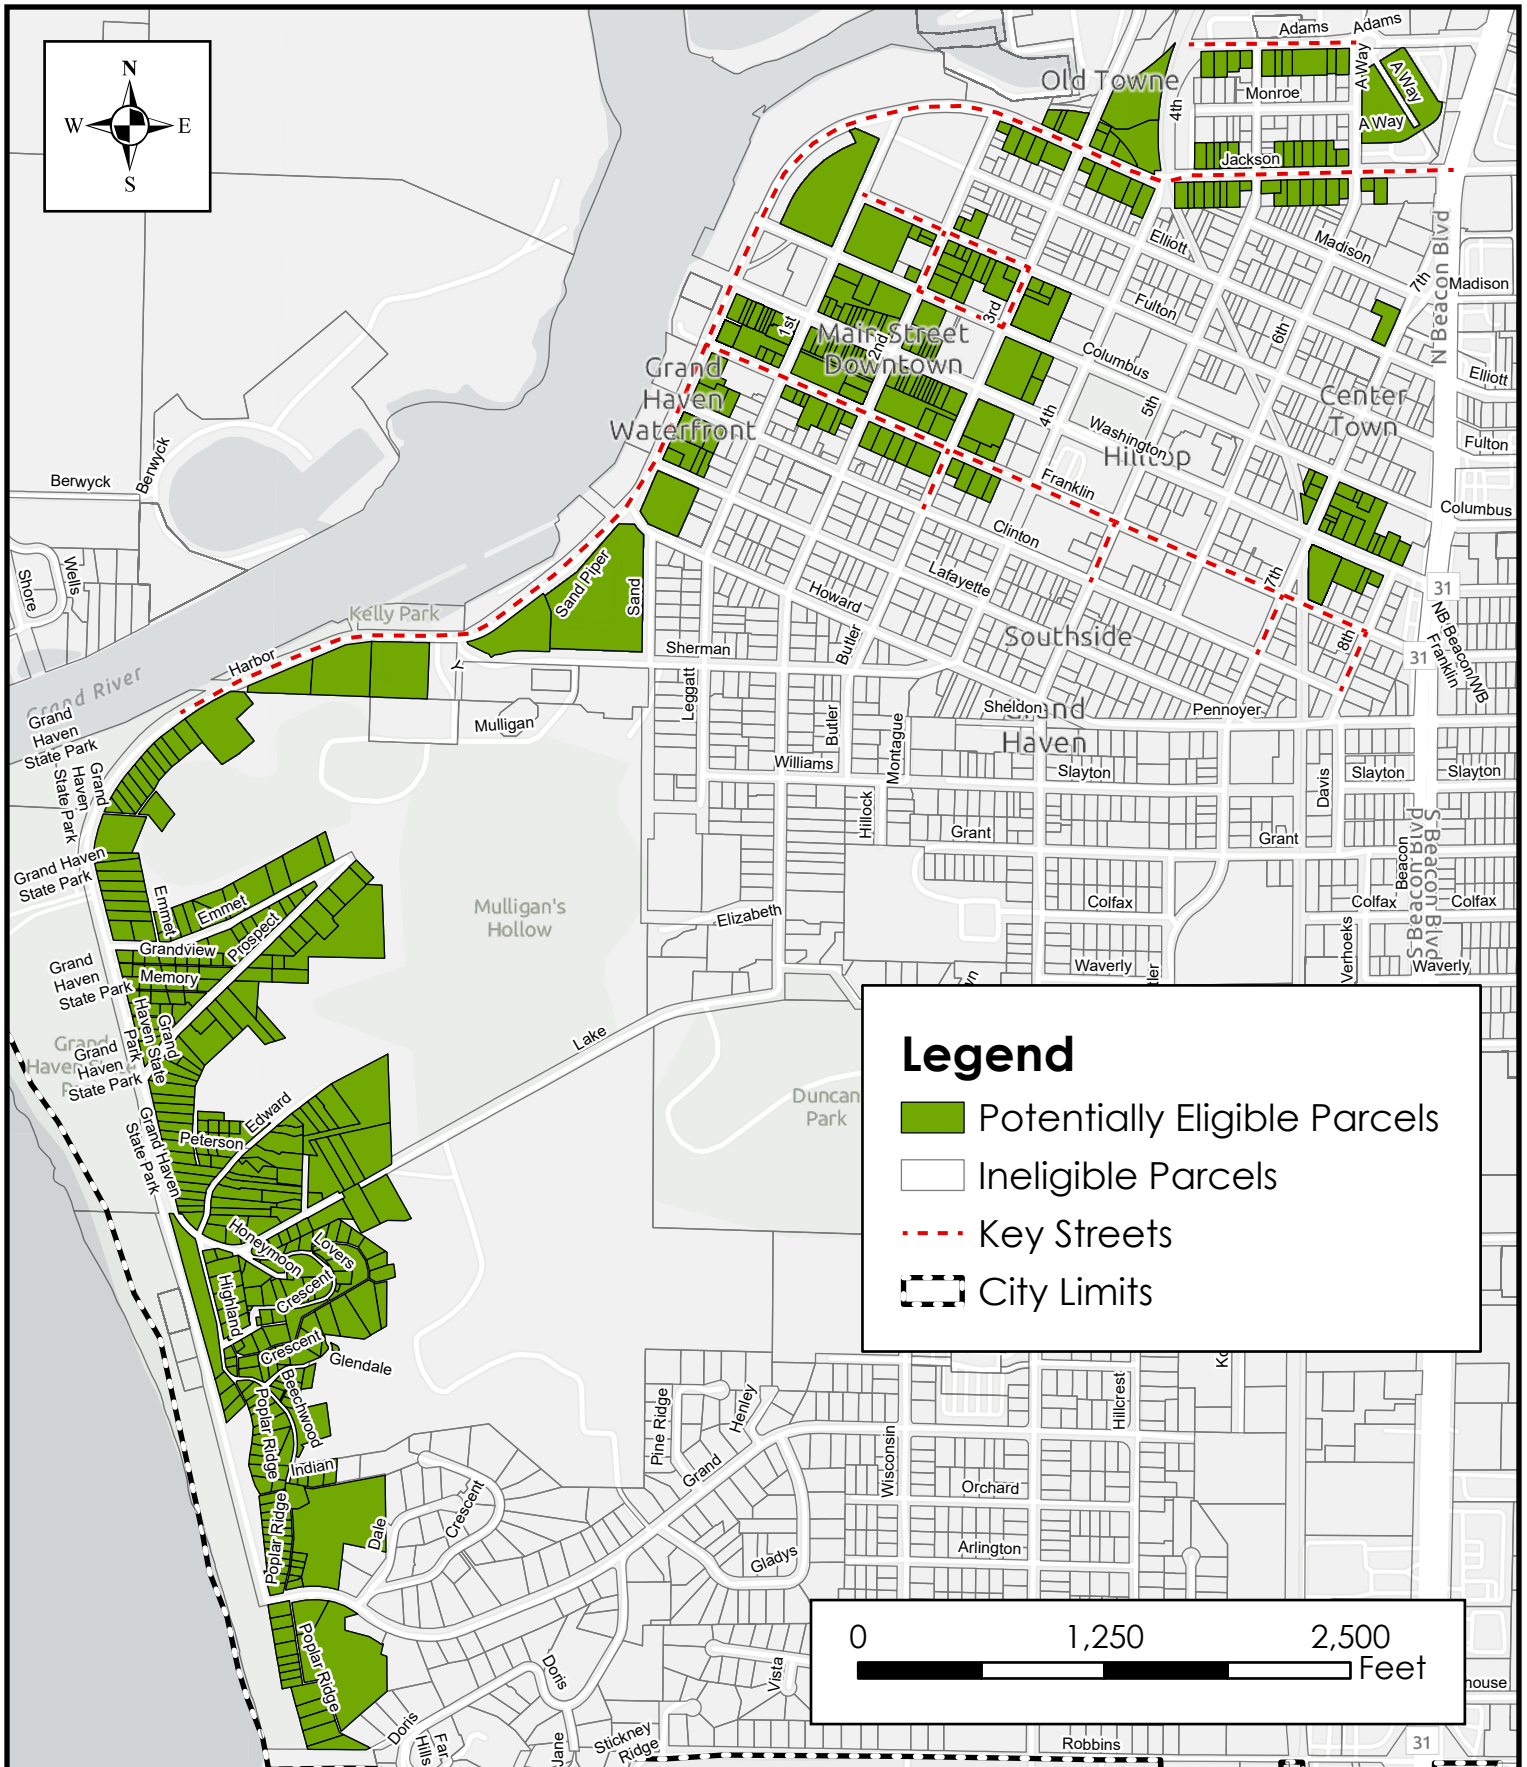

# City of Grand Haven Short-Term Rental Eligibility Map\*

*\*Disclaimer: This map is intended to be used as a reference document and should not be relied upon to make investment decisions. Properties that are already certified short-term rentals may be transferred to a new owner. Some properties shown on map may in fact be ineligible for short-term renting due to factors such as parking, land use, or private covenants. Please contact the City Planner for specific property inquiries (616-935-3276).*